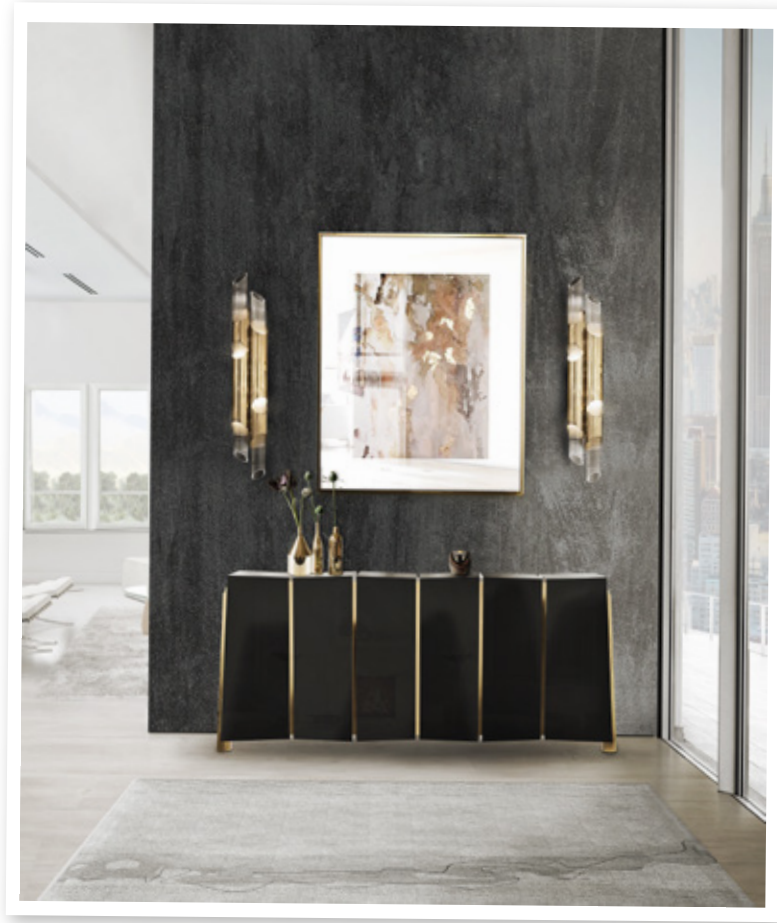

LUXXU

MODERN DESIGN & LIVING

LUXXU'S NEW FURNITURE COLLECTION AT ISALONI 2017

April 4-9 | Find us at Hall 13 - stand H 16

LUXXU is arriving at Milan for another successful exhibition: the prestigious Salone Internazionale del Mobile – iSaloni. From the 4th to the 9th of April, in Milano, the brand will be displaying the newest collections in one of the most important stages in the design world. LUXXU'S design team has come up with a furniture collection and it's as luxurious as ever. Each piece is a work of art, a balance between contemporary design, traditional luxury and the handwork techniques of the craftsman, where the classics acquire new concepts. The design team created this pieces with the aim of total immersion in glamorous and grandeur interiors. The color gold enhances the luxurious details presented in the design of each piece. The brand is no longer exclusive in lighting. LUXXU's designer promises to surprise the visitors with its new extended collection, while maintaining the same quality and luxury: "We are very excited to present our new furniture line. We've worked very hard to expand our brand. Our clients can expect nothing less than the exclusive designs and the luxurious details that have always represented us."

NOIR – STOOL

The dual personality of this stool stays in a unique beautifully balance between softness black velvet and strong personality in a gold plated brass ring. The smooth curved lines and its versatility are rather appealing and destined to bring elegance to a luxurious space perfect for both a contemporary or classic setting.