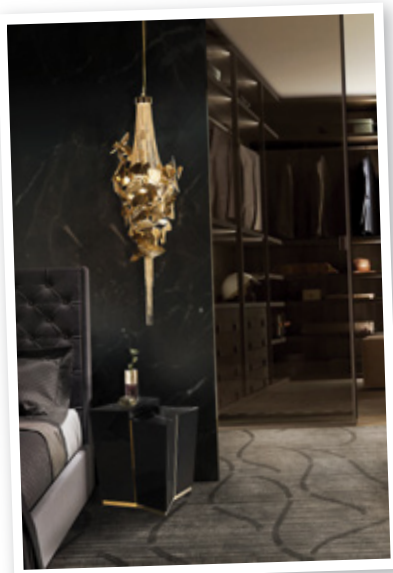

FEEL INSPIRED BY THE HIGH-END DESIGNS LUXXU AT HALL 1.1 – G41

TYCHO COLLECTION

Inspired by the most unusual planetarium in the world, and made to fit into every interior design style, from the classic to the most contemporary ones, the Tycho collection is the epitome of distinctiveness. LUXXU created a collection that ranges from a floor lamp to a suspension lamp, perfect for any residential or hospitality projects.

WATERFALL COLLECTION

Presented as a collection that takes inspiration from waterfalls and represents its calm sensations, Waterfall is the perfect collection to bring together exquisite lighting design and well-being. Made with ribbed fine tubes and gold plates brass Waterfall gives a soothing yet glamorous vibe to any interior.