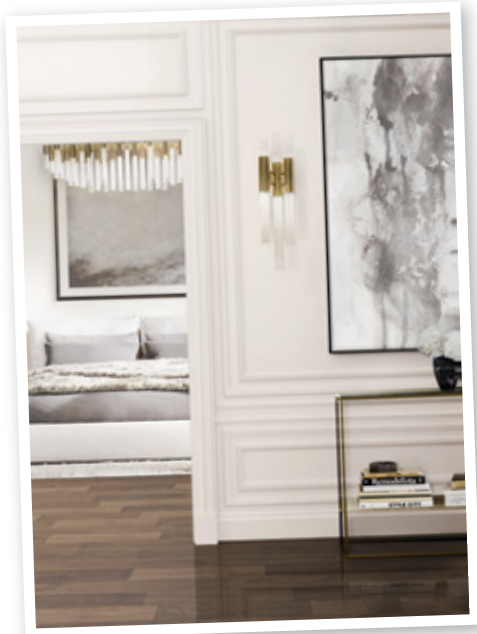

FEEL INSPIRED BY THE HIGH-END DESIGNS LUXXU AT HALL 1.1 – G41

TYCHO COLLECTION

Inspired by the most unusual planetarium in the world, and made to fit into every interior design style, from the classic to the most contemporary ones, the Tycho collection is the epitome of distinctiveness. LUXXU created a collection that ranges from a floor lamp to a suspension lamp, perfect for any residential or hospitality projects.

WATERFALL COLLECTION

Presented as a collection that takes inspiration from waterfalls and represents its calm sensations, Waterfall is the perfect collection to bring together exquisite lighting design and well-being. Made with ribbed fine tubes and gold plates brass Waterfall gives a soothing yet glamorous vibe to any interior.