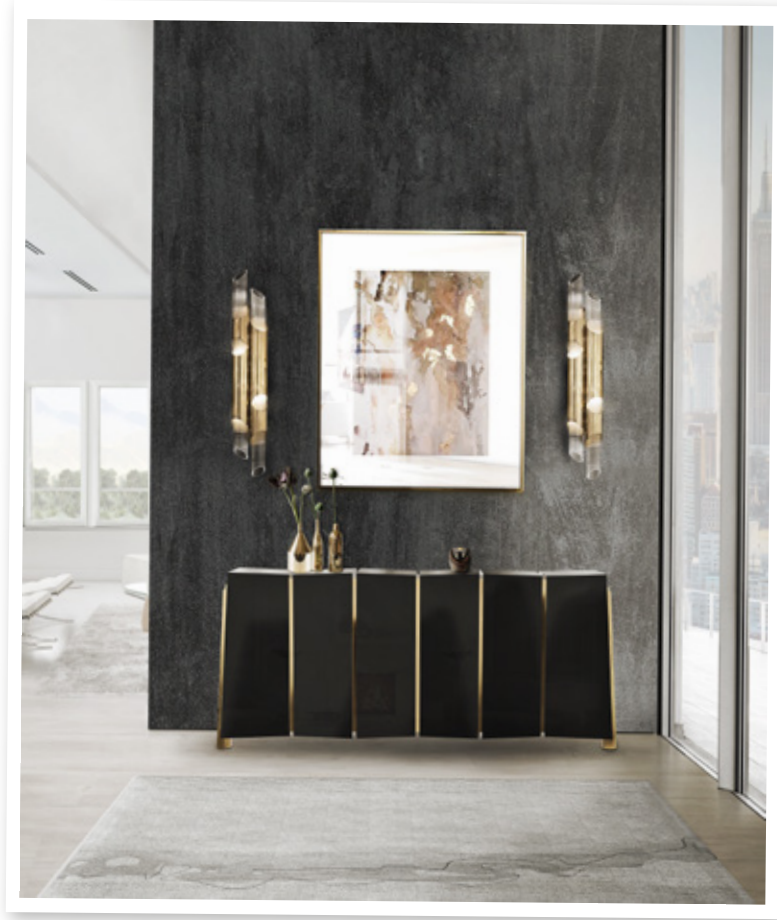

LUXXU

MODERN DESIGN & LIVING

LUXXU'S NEW FURNITURE COLLECTION AT ISALONI 2017

April 4-9 | Find us at Hall 13 - stand H 16

LUXXU is arriving at Milan for another successful exhibition: the prestigious Salone Internazionale del Mobile – iSaloni. From the 4th to the 9th of April, in Milano, the brand will be displaying the newest collections in one of the most important stages in the design world. LUXXU'S design team has come up with a furniture collection and it's as luxurious as ever. Each piece is a work of art, a balance between contemporary design, traditional luxury and the handwork techniques of the craftsman, where the classics acquire new concepts. The design team created this pieces with the aim of total immersion in glamorous and grandeur interiors. The color gold enhances the luxurious details presented in the design of each piece. The brand is no longer exclusive in lighting. LUXXU's designer promises to surprise the visitors with its new extended collection, while maintaining the same quality and luxury: "We are very excited to present our new furniture line. We've worked very hard to expand our brand. Our clients can expect nothing less than the exclusive designs and the luxurious details that have always represented us."

NOIR – STOOL

The dual personality of this stool stays in a unique beautifully balance between softness black velvet and strong personality in a gold plated brass ring. The smooth curved lines and its versatility are rather appealing and destined to bring elegance to a luxurious space perfect for both a contemporary or classic setting.